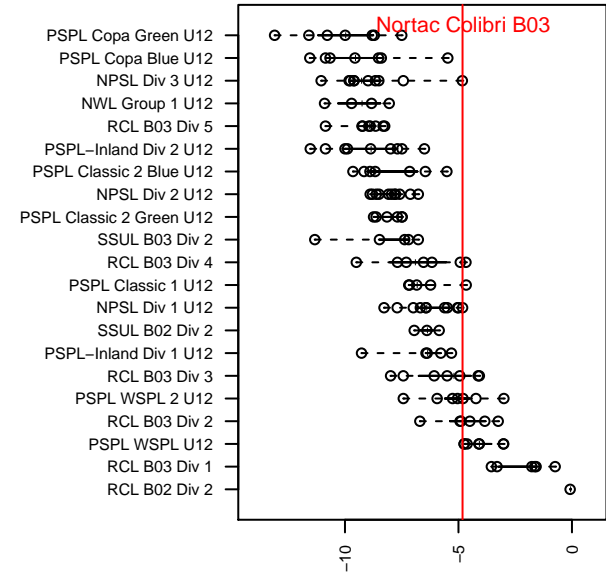

Nortac Colibri B03

North Tacoma SC
 Tacoma, WA
 B03 total strength=767
 attack=1.3 defense=0.61
 fall league = NPSL Div 1 U12
 spr league = Spr NPSL Div 1 U12
 notes= Jose Ramos 2013-5

alt names used:
 Bu12 Colibri Jose
 Colibri Nortac BU12
 Nortac Colibri B03 Jose
 Colibri Nortac BU12
 Nortac Colibri B03 Jose
 Nortac Colibri Jose

**attack and defense variance (black dot)
relative to other teams
and top 10 in region**

**attack and defense rating
relative to others at age
and all opponents in last 13 months**

Performance relative to 13 month average