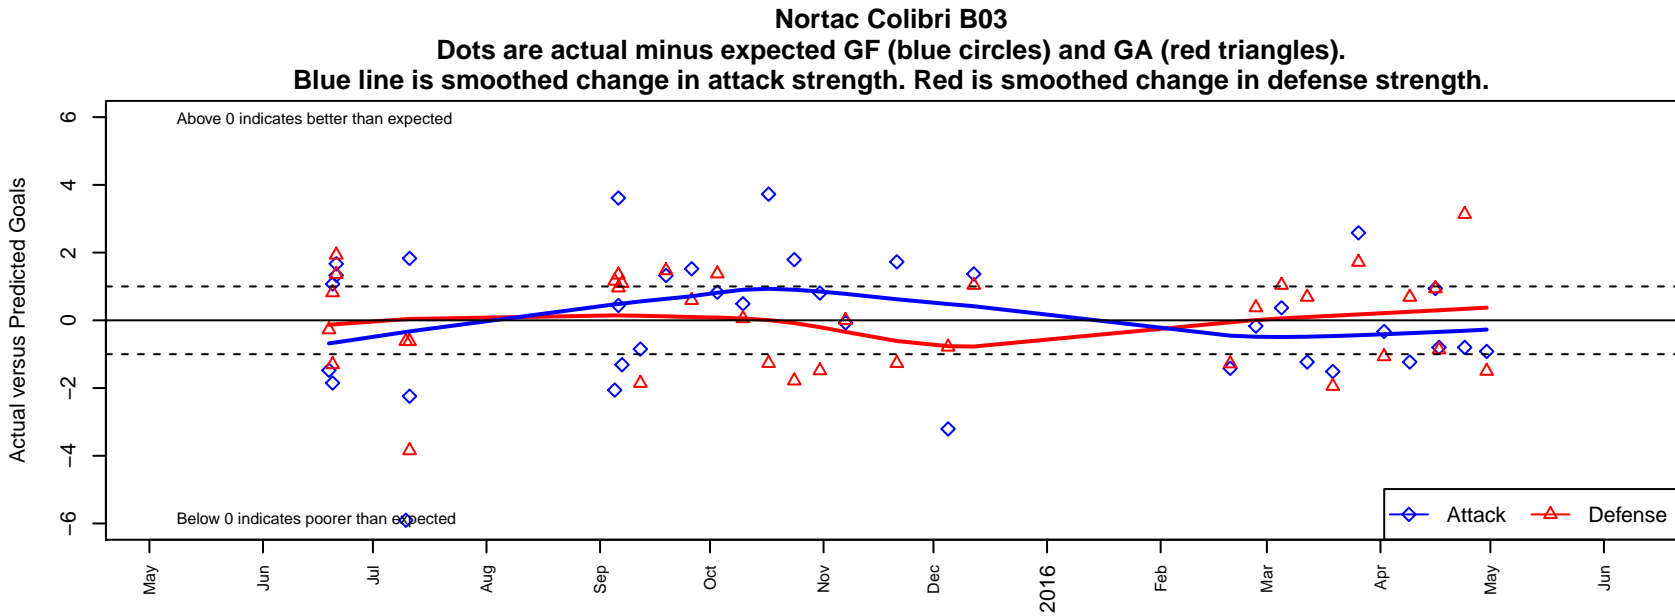

Nortac Colibri B03

North Tacoma SC
 Tacoma, WA
 B03 total strength=767
 attack=1.3 defense=0.61
 fall league = NPSL Div 1 U12
 spr league = Spr NPSL Div 1 U12
 notes= Jose Ramos 2013-5

alt names used:
 Bu12 Colibri Jose
 Colibri Nortac BU12
 Nortac Colibri B03 Jose
 Colibri Nortac BU12
 Nortac Colibri B03 Jose
 Nortac Colibri Jose

**attack and defense variance (black dot)
relative to other teams
and top 10 in region**

**attack and defense rating
relative to others at age
and all opponents in last 13 months**

Performance relative to 13 month average